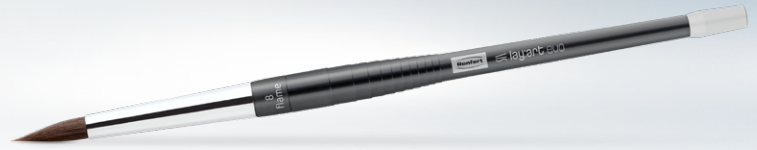

making work easy

lay:art evo

NEW Bionic hair brush

NEW lay:art evo

Bionic hair brush

lay:art evo is a state-of-the-art premium brush with bionic hair. Thanks to the chemical composition of the newly developed fibers and their specific processing, the brush bristles can absorb moisture and replicate the flame shape that is typical of high-end brushes. Together, both of these aspects demonstrate the characteristic moisture management, which also distinguishes natural bristle brushes. As a result, lay:art evo impresses with incredible dental product detail and pragmatic functionality.

ORIGINAL SIZE

Advantages

- Remarkable durability due to innovative bionic hair.
- Optimum moisture management thanks to the special molecular structure of the fibers.
- Ideal handling of ceramic masses during layering due to the fineness, elasticity, and stability of the brush tip.
- Refills in different sizes enable simple, cost-effective replacement of the brush tip. Also compatible with brush systems supplied by other manufacturers.

Functional details

- Delicate tip with durable tension and elasticity impresses during targeted application of ceramic.
- The tension of the fine bristle tip adapts to usage and is maintained throughout layering.
- Longer service-life without separation or “bunching” due to bionic hair.
- Brush handle in different sizes made from top quality anodized aluminum with smart ergonomics.
- State-of-the-art dental lifestyle thanks to brush tip made of bionic hair and functional design.